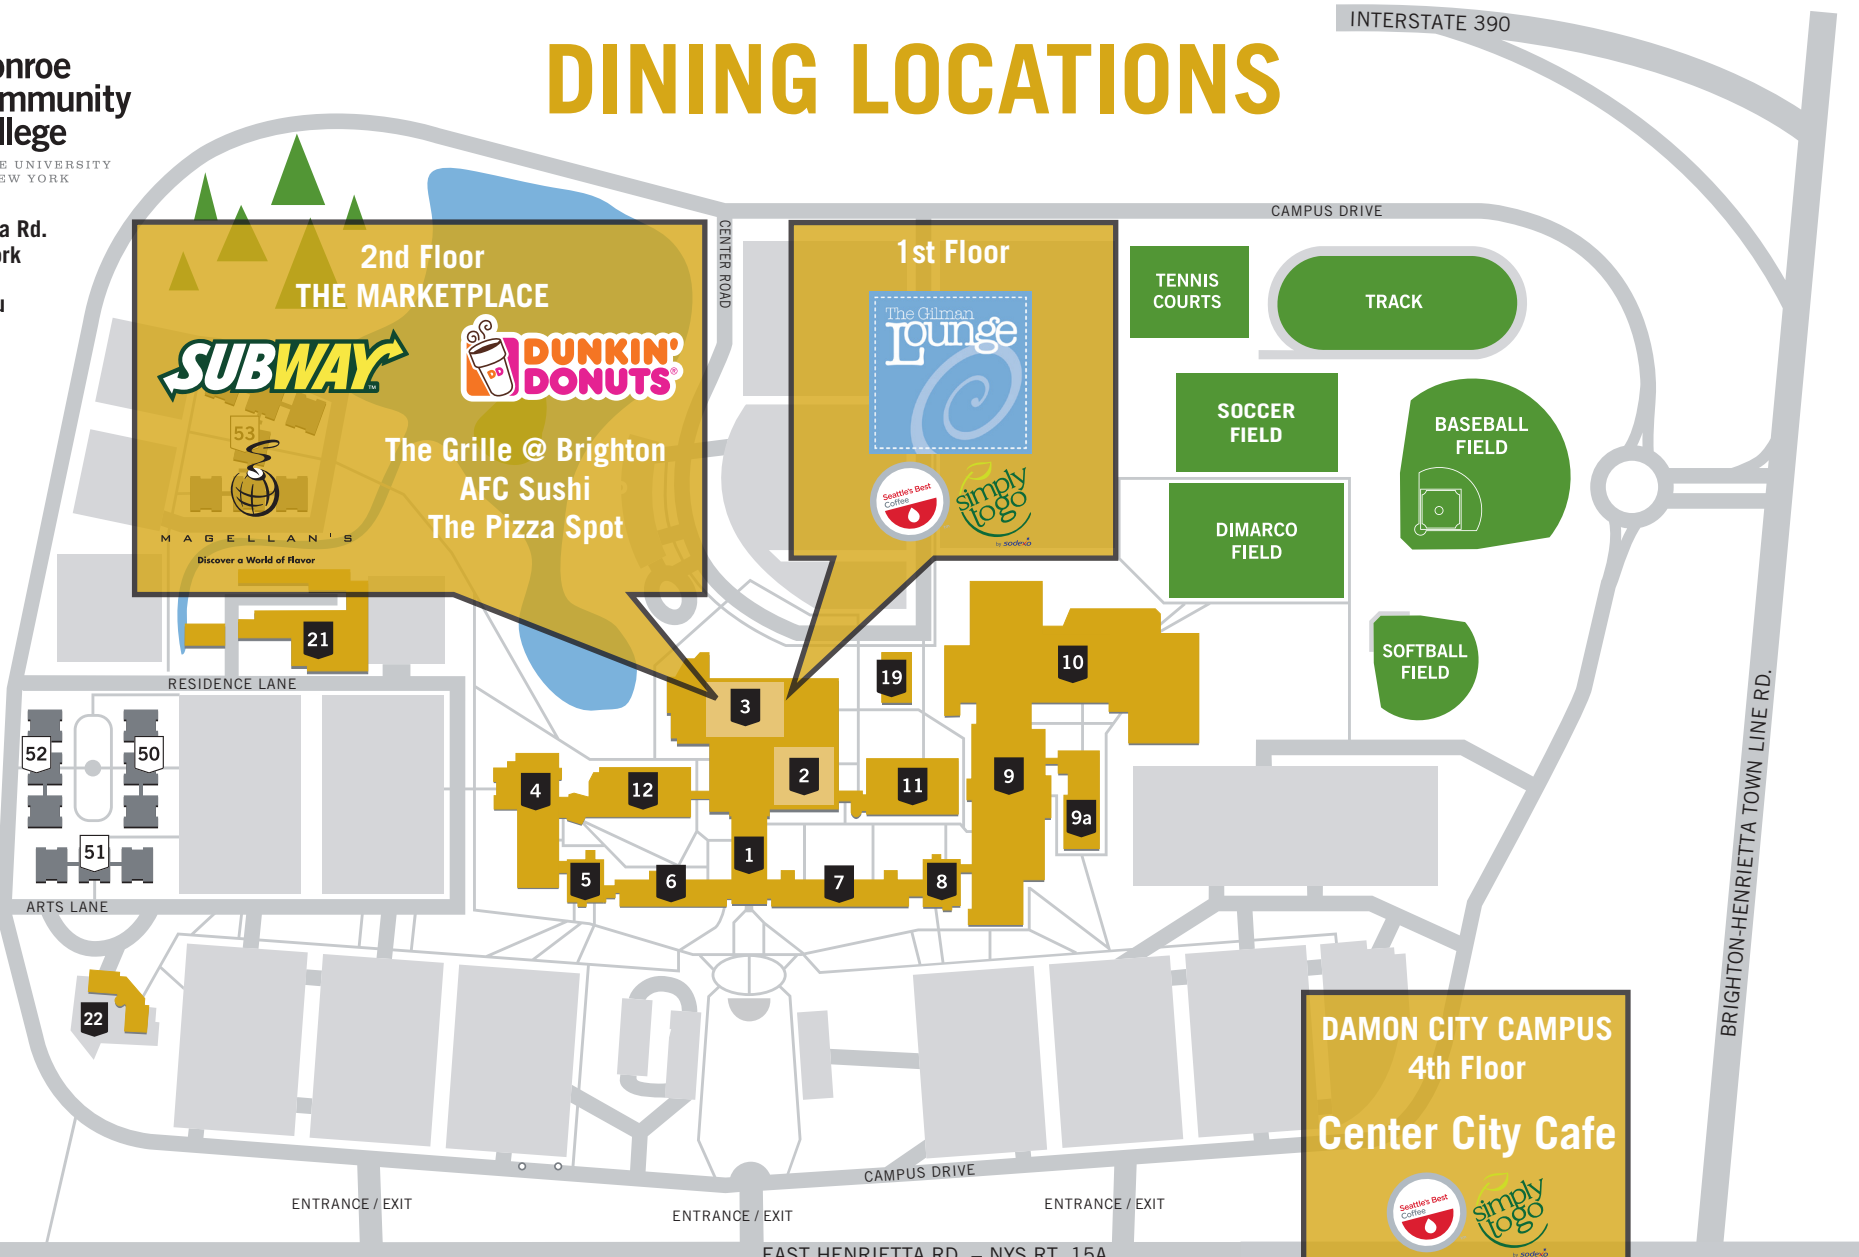

DINING LOCATIONS

1000 East Henrietta Rd.
Rochester, New York
14623
www.monroecc.edu

- | | | | |
|--|--|---|--|
| 1 Peter A. Spina Administration Building | 7 Sciences | 11 Learning Centers | Alice Holloway Young Commons (Residence Halls) |
| 2 LeRoy V. Good Library | 8 South Faculty Tower | 12 Fine Arts Building (Mercer Gallery) | 50 Pioneer Hall |
| 3 R. Thomas Flynn Campus Center (Warshof Conference Center) | 9 Gleason Hall
Wolk Center for Excellence in Nursing | 19 Auxiliary Classrooms | 51 Alexander Hall |
| 4 Communications/Theatre | 9a Auxiliary Classrooms | 21 Public Safety/Facilities/Purchasing/Receiving | 52 Tribune Hall |
| 5 North Faculty Tower | 10 Samuel J. Stabins Physical Education Complex, PAC Center | 22 Richard M. Guon Child Care Center | 53 Canal Hall |